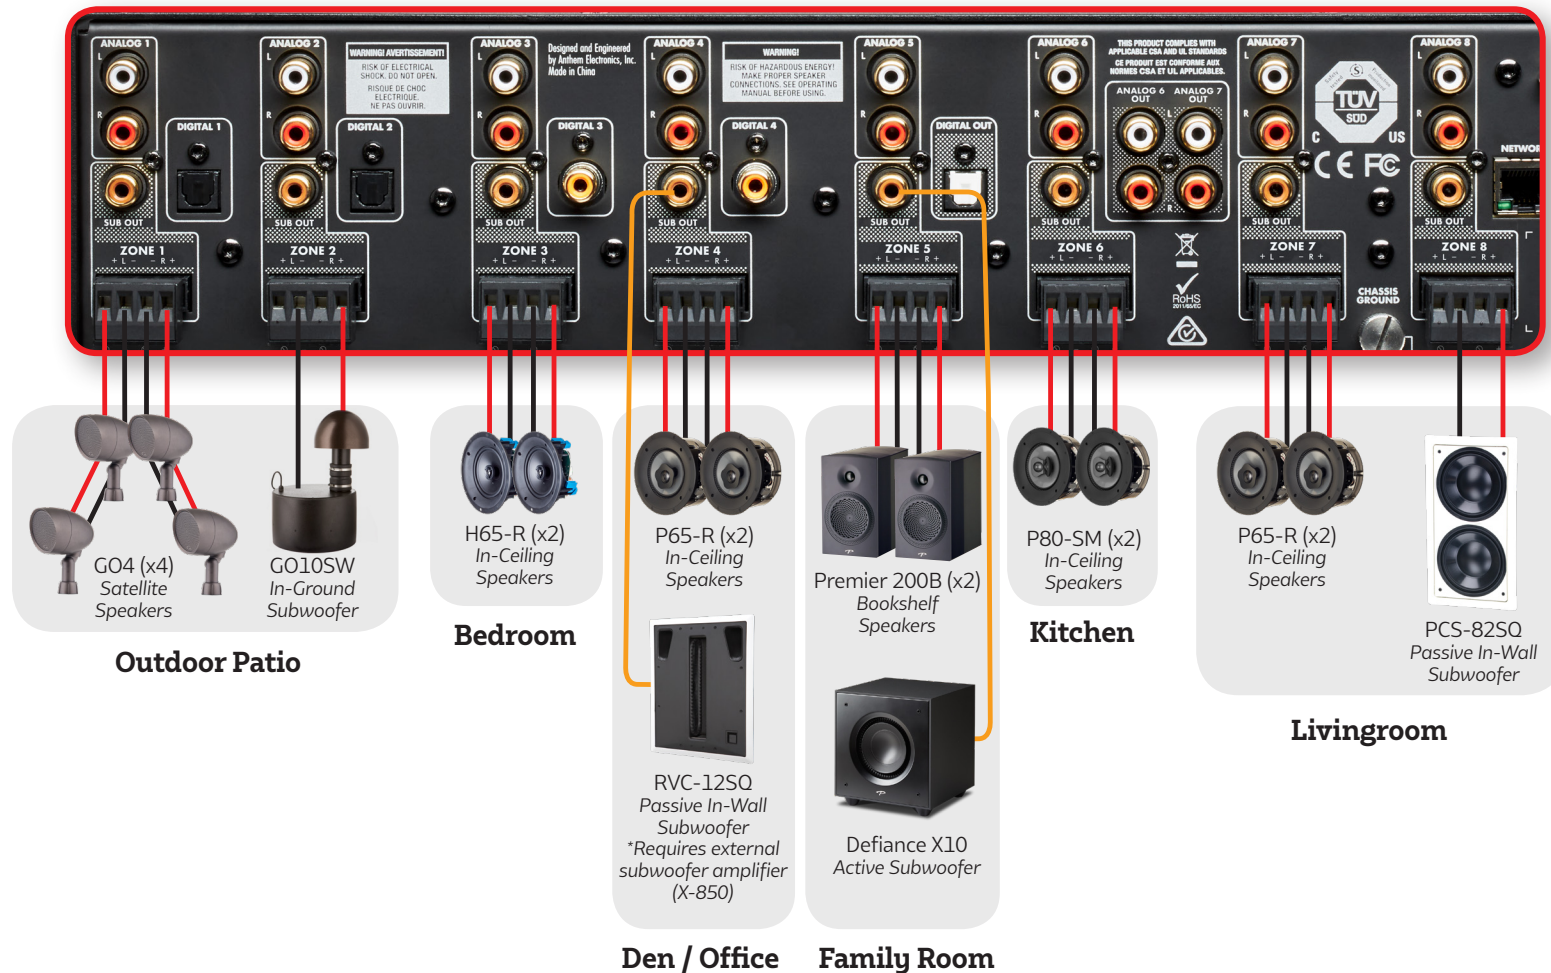

MDX-16

The Most Advanced and Versatile Distribution Solution Ever.

MDX-16 - 6 Indoor/Outdoor Listening Areas Using all 8 Zones

Note: Zone 2 and Zone 8 are examples of Bridge Mode connections